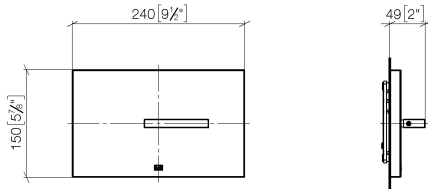

Cover plate for the concealed WC cistern made by TeCe - Champagne (22kt Gold)

IMO

12 660 979

Fits: IMO, LULU, MADISON, MEM, TARA, CL.1, LISSÉ, VAIA, META, CYO

- cover plate 150 x 240 x 15 mm
- flush handle with rotary operation and two-volume technology (full flush/partial flush)

Cover plate for the concealed WC cistern made by TeCe - Champagne (22kt Gold)

IMO

12 660 979
mm [inches]

12 660 979
Parts for other
finishes can be found
here: Chrome

Spare parts list

No.	Item Number	Name	Quantity used	Delivery time
1	04 28 01 053 00 90	plate	1	2
2	09 18 20 038 90	base	1	2
3	09 30 30 086 90	screw	1	2
4	09 11 01 179-47	cover	1	-
Spare part can no longer be ordered, please order the replacement item				
5	09 20 97 057-47	handle	1	30
6	09 31 11 058 90	pin	1	2